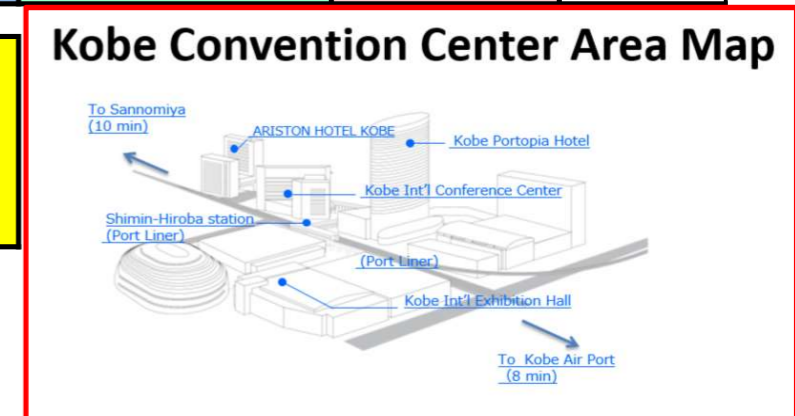

Date & Time	Venue		
28 May (Mon)	Kobe International Conference Center	Kobe International Exhibition Hall	
AM	Tutorial		Registration (7:00 - 19:00)
		Exhibitors Move in	
PM	Tutorial	SPC Meeting	
		Icebreaker reception (17:00 - 19:00)	
		Student Mixer 19:00 - *SPC (Venue: Ariston Hotel Kobe)	

Date & Time	Venue			
29 May (Tue)	Kobe International Conference Center	Kobe International Exhibition Hall		
AM	Authors' Breakfast		Registration (7:00 - 19:00)	
		Exhibition Opening Ceremony (9:00-9:30)		
	Symposium Opening Ceremony (10:00 - 10:25)	Student Poster Competition		Exhibition (9:30 - 19:00)
	Plenary Sessions (10:30 - 12:00)			
PM		Lunch		
	Technical Sessions	Student Poster Core Time (13:00 - 14:30) **Student presenters must attend their posters		
		Exhibits Reception (17:00-19:00)		

Date & Time	Venue			
30 May (Wed)	Kobe International Conference Center	Kobe International Exhibition Hall		
AM	Authors' Breakfast		Registration (8:00 - 17:00)	
	Technical Sessions	Student Poster Competition *Students to be there during conference breaks		Exhibition (10:00 - 17:00)
PM	Awards Luncheon Venue: Kobe Portopia Hotel (12:00 - 13:00)			
	Technical Sessions			
	Gala with Award Ceremony for Student Poster Competition Venue: SUMA AQUALIFE PARK *Student Poster Competition winners must attend			

Date & Time	Venue			
31 May (Thu)	Kobe International Conference Center	Kobe International Exhibition Hall		
AM	Authors' Breakfast		Registration (8:00 - 17:00)	
	Technical Sessions	Student Poster Competition *Students to be there during conference breaks		Exhibition (10:00 - 17:00)
PM		Lunch		
	Technical Sessions			
		Exhibitors Tear Down (17:00-21:00)