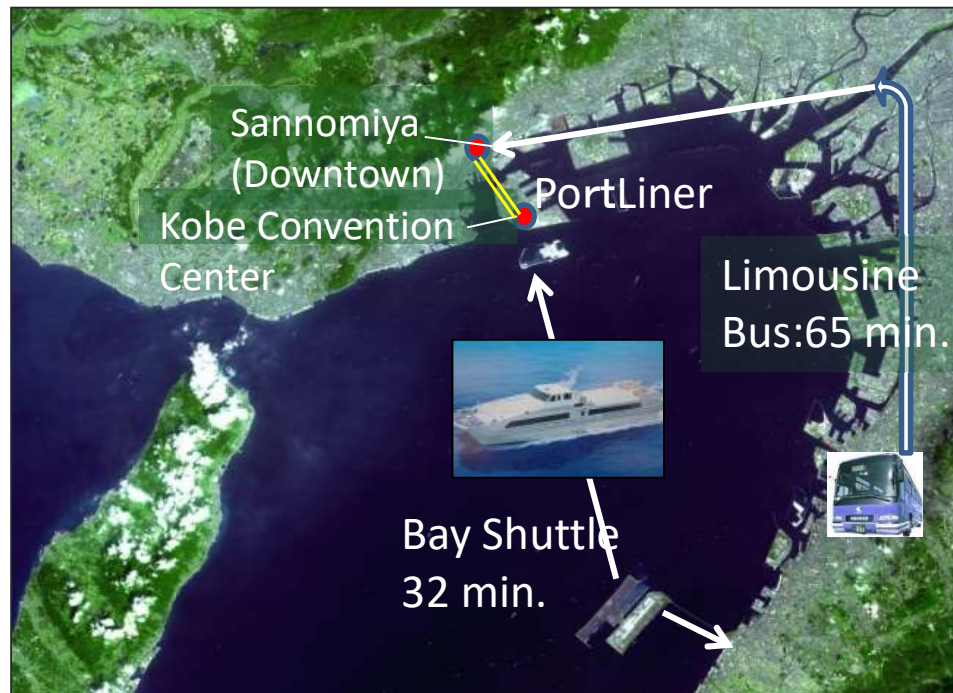

Access to KOBE(From KIX)

We recommend you to use Kansai International Airport(KIX)

- (1) By taxi, 70min, 70km
- (2) By high-speed shuttle boat and port liner
- (3) By Limousine Bus

(2) "Bay shuttle" (High-speed shuttle boat)

(KANSAI INTERNATIONAL AIRPORT=PORT ISLAND)

Operating time from 6:30 AM to 0:00,

Fare: ¥ 1,850 (Adult) / 32 min

<https://www.kobe-access.jp/eng/>

"Port Liner" (KOBE AIRPORT=SANNOMIYA)

Operating time from 5:20 AM to 23:45,

Access to KOBE(From International)

Kobe is located in Mid-West Japan(Kansai Region) on Japan's main Honshu Island.(Near by Osaka and Kyoto)
You have several options, please choose one of the following, and refer access map